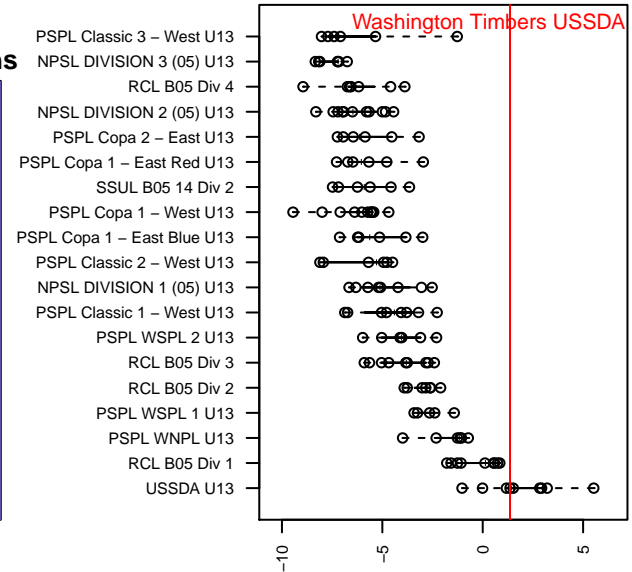

Washington Timbers USSDA B05

Washington Timbers
 Vancouver, WA
 B05 total strength=1425
 attack=14.02 defense=5.43
 fall league = USSDA U13

alt names used:
 WT 05B Academy
 Washington Timbers FC Academy U-13
 WESTSIDE TIMBERS BU05 ACADEMY-RED

Venues played:
 2017 Beaverton Cup U13 Gold
 2017 Nike Crossfire Challenge DA U13
 2017 USSDA U13

Washington Timbers USSDA B05
 Dots are actual minus expected GF (blue circles) and GA (red triangles).
 Blue line is smoothed change in attack strength. Red is smoothed change in defense strength.

**attack and defense variance (black dot)
relative to other teams
and top 10 in region**

**attack and defense rating
relative to others at age
and all opponents in last 13 months**

Performance relative to 13 month average