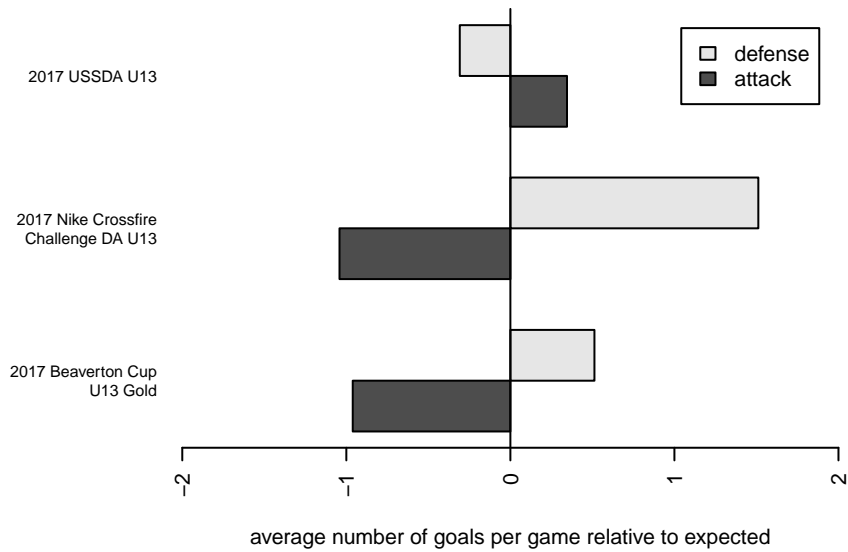

Washington Timbers USSDA B05

Washington Timbers
 Vancouver, WA
 B05 total strength=1425
 attack=14.02 defense=5.43
 fall league = USSDA U13

alt names used:
 WT 05B Academy
 Washington Timbers FC Academy U-13
 WESTSIDE TIMBERS BU05 ACADEMY-RED

Venues played:
 2017 Beaverton Cup U13 Gold
 2017 Nike Crossfire Challenge DA U13
 2017 USSDA U13

Washington Timbers USSDA B05
 Dots are actual minus expected GF (blue circles) and GA (red triangles).
 Blue line is smoothed change in attack strength. Red is smoothed change in defense strength.

**attack and defense variance (black dot)
relative to other teams
and top 10 in region**

**attack and defense rating
relative to others at age
and all opponents in last 13 months**

Performance relative to 13 month average