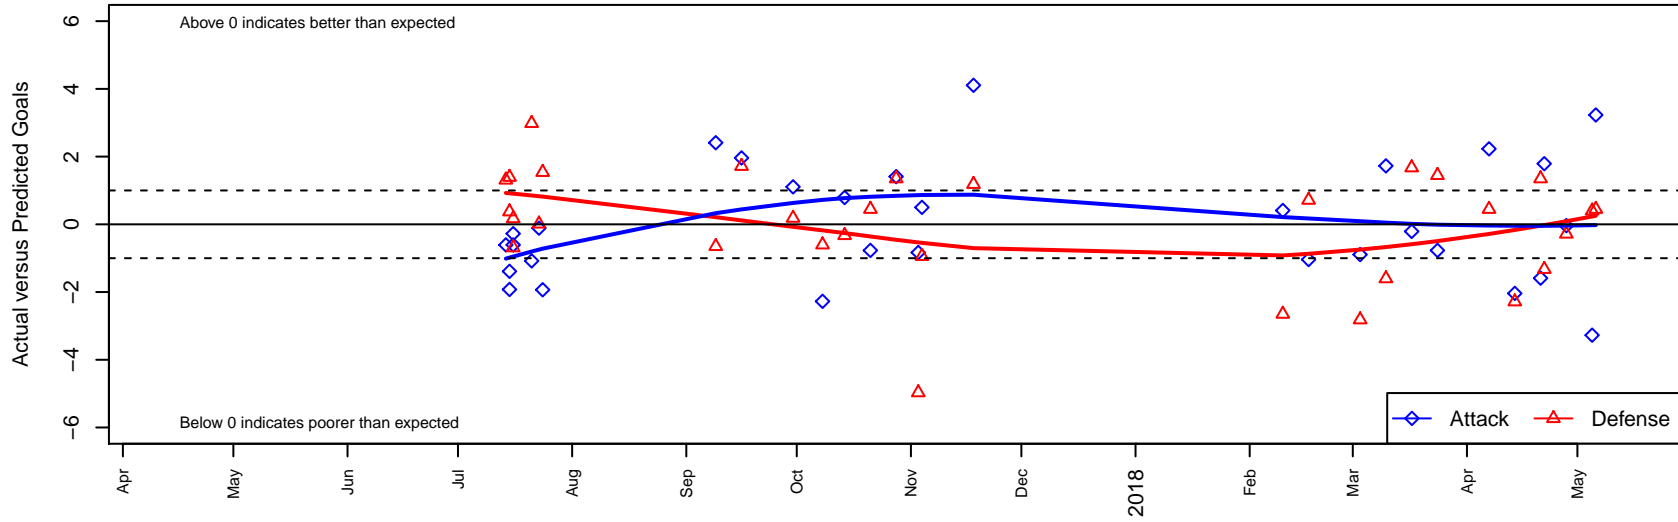

Washington Timbers USSDA B05

Washington Timbers
 Vancouver, WA
 B05 total strength=1425
 attack=14.02 defense=5.43
 fall league = USSDA U13

alt names used:
 WT 05B Academy
 Washington Timbers FC Academy U-13
 WESTSIDE TIMBERS BU05 ACADEMY-RED

Venues played:
 2017 Beaverton Cup U13 Gold
 2017 Nike Crossfire Challenge DA U13
 2017 USSDA U13

Washington Timbers USSDA B05
 Dots are actual minus expected GF (blue circles) and GA (red triangles).
 Blue line is smoothed change in attack strength. Red is smoothed change in defense strength.

**attack and defense variance (black dot)
relative to other teams
and top 10 in region**

**attack and defense rating
relative to others at age
and all opponents in last 13 months**

Performance relative to 13 month average